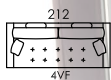

Bolero

Enjoy the new design
made in Spain

fama

www.fama.es