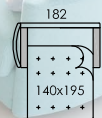

Bolero

Enjoy the new design
made in Spain

fama

www.fama.es