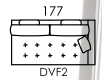

Bolero

Enjoy the new design
made in Spain

fama

www.fama.es