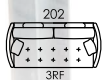

Bolero

Enjoy the new design
made in Spain

fama

www.fama.es