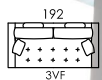

Bolero

Enjoy the new design
made in Spain

fama

www.fama.es