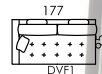

Bolero

Enjoy the new design
made in Spain

fama

www.fama.es