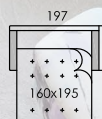

Bolero

Enjoy the new design
made in Spain

fama

www.fama.es