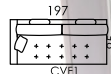

Bolero

Enjoy the new design
made in Spain

fama

www.fama.es