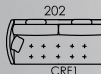

Bolero

Enjoy the new design
made in Spain

fama

www.fama.es