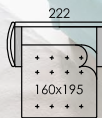

Bolero

Enjoy the new design
made in Spain

fama

www.fama.es