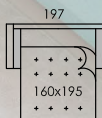

Bolero

Enjoy the new design
made in Spain

fama

www.fama.es