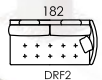

Bolero

Enjoy the new design
made in Spain

fama

www.fama.es