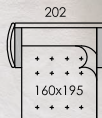

Bolero

Enjoy the new design
made in Spain

fama

www.fama.es