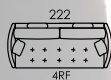

Bolero

Enjoy the new design
made in Spain

fama

www.fama.es