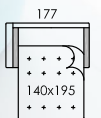

Bolero

Enjoy the new design
made in Spain

fama

www.fama.es