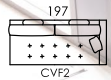

Bolero

Enjoy the new design
made in Spain

fama

www.fama.es