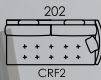

Bolero

Enjoy the new design
made in Spain

fama

www.fama.es