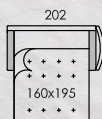

Bolero

Enjoy the new design
made in Spain

fama

www.fama.es