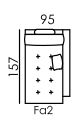

Bolero

Enjoy the new design
made in Spain

fama

www.fama.es