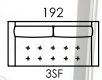

Bolero

Enjoy the new design
made in Spain

fama

www.fama.es