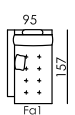

Bolero

Enjoy the new design
made in Spain

fama

www.fama.es