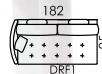

Bolero

Enjoy the new design
made in Spain

fama

www.fama.es