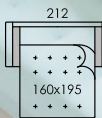

Bolero

Enjoy the new design
made in Spain

fama

www.fama.es