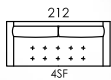

Bolero

Enjoy the new design
made in Spain

fama

www.fama.es