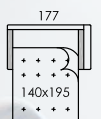

Bolero

Enjoy the new design
made in Spain

fama

www.fama.es