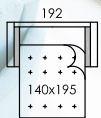

Bolero

Enjoy the new design
made in Spain

fama

www.fama.es